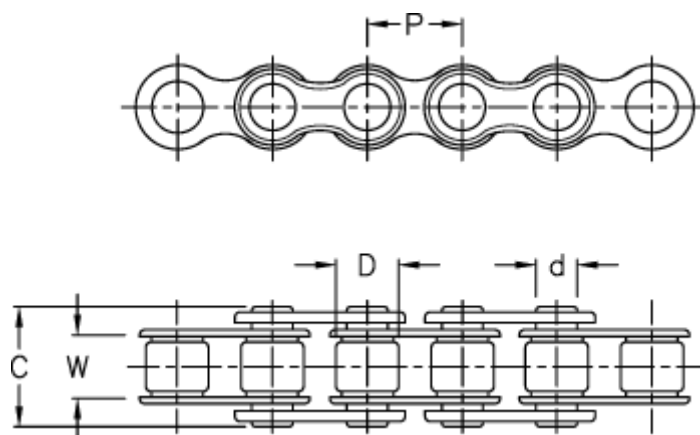

Data Sheet

Article number: 61001120050

Description: KLEEchain 1/2 x 5/16 simplex 08 B-1 Stainless steel
5 meter in box (without connecting links)

Measures

Breaking power = 12000N

C = 17.5

Chain size = 1/2 x 5/16"

d = 4.45

D = 8.51

Description = 08 B-1

P = 12.7

W = 7.75